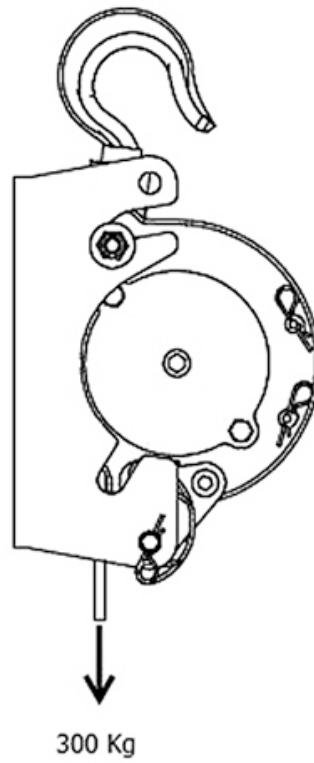

- Can be used with all screwdrivers, cordless or not.
- Easy to set up: suspension hook.
- Small size.
- Light.
- Works in all positions.
- Cable length: unlimited in traction. Limited to 50 m in lifting (beyond 12 m, loss of 10% of lifting force per 10 m section).
- Automatic load maintenance system (patented self-braking brake reducer).
- Supplied as standard with 12 m of cable (aviation type \varnothing 4.76 mm galvanized steel cable).
- Pulley block to double the load as option: > lifting capacity for loads: 600 kg on two falls. > haulage capacity for loads on wheels: from 900 to 3000 kg on two falls depending on the slope.
- New: Optional wall support.

Technical characteristics of PULLEY-MAN Portable mini-winch 300 kg

Lifting capacity kg	300
Wire rope \varnothing mm	4,76
Haulage cap. (load on wheels, slope 6°) kg	1500
Haulage cap. (load on wheels, slope 12°) kg	975
Haulage cap. (load on wheels, slope 16°) kg	825
Haulage cap. (load on wheels, slope 27°) kg	585
Haulage cap. (load on wheels, slope 30°) kg	450
Weight (with 12 m of wire rope and hook) kg	7,5

Dimensions

A mm	231,9
B mm	129
C mm	144,9
D mm	87
E mm	127,2
F mm	64,5
G mm	46,2
H mm	16,5
I mm	197
J mm	149,5
K mm	130
L mm	149
M mm	44

Technical characteristics of the other models of the range

References	PULLEYMAN-UNIT	PULLEY MAN	PULLEY MAN	PULLEY MAN
Max. wire rope cap. m				
Lifting capacity kg	300	300	300	300
Wire rope Ø mm	4,76	4,76	4,76	4,76
Haulage cap. (load on wheels, slope 6°) kg	1500	1500	1500	1500
Haulage cap. (load on wheels, slope 12°) kg	975	975	975	975
Haulage cap. (load on wheels, slope 16°) kg	825	825	825	825
Haulage cap. (load on wheels, slope 27°) kg	585	585	585	585
Haulage cap. (load on wheels, slope 30°) kg	450	450	450	450
Weight (with 12 m of wire rope and hook) kg	7,5	7,5	7,5	7,5