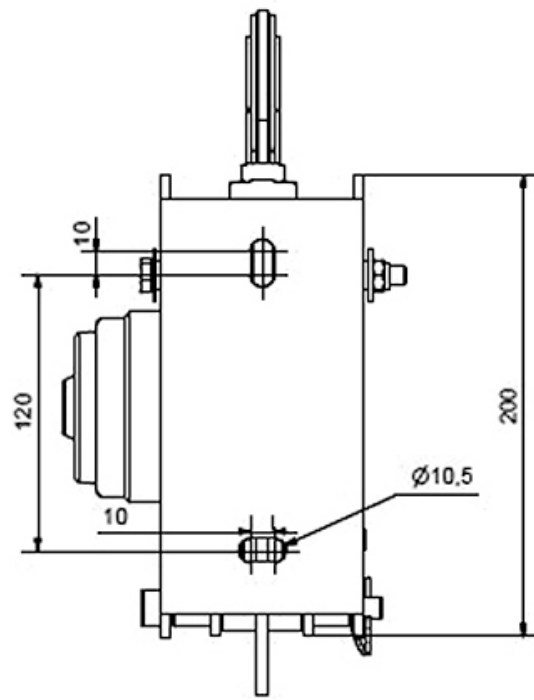

- Can be used with all screwdrivers, cordless or not.
- Easy to set up: suspension hook.
- Small size.
- Light.
- Works in all positions.
- Cable length: unlimited in traction. Limited to 50 m in lifting (beyond 12 m, loss of 10% of lifting force per 10 m section).
- Automatic load maintenance system (patented self-braking brake reducer).
- Supplied as standard with 12 m of cable (aviation type \varnothing 4.76 mm galvanized steel cable).
- Pulley block to double the load as option: > lifting capacity for loads: 600 kg on two falls. > haulage capacity for loads on wheels: from 900 to 3000 kg on two falls depending on the slope.
- New: Optional wall support.

Technical characteristics of PULLEY-MAN Portable mini-winch 300 kg

Lifting capacity kg	300
Wire rope \varnothing mm	4,76
Haulage cap. (load on wheels, slope 6°) kg	1500
Haulage cap. (load on wheels, slope 12°) kg	975
Haulage cap. (load on wheels, slope 16°) kg	825
Haulage cap. (load on wheels, slope 27°) kg	585
Haulage cap. (load on wheels, slope 30°) kg	450
Weight (with 12 m of wire rope and hook) kg	7,5

Dimensions

A mm	231,9
B mm	129
C mm	144,9
D mm	87
E mm	127,2
F mm	64,5
G mm	46,2
H mm	16,5
I mm	197
J mm	149,5
K mm	130
L mm	149
M mm	44

Technical characteristics of the other models of the range

References	PULLEYMAN-UNIT	PULLEY MAN	PULLEY MAN	PULLEY MAN
Max. wire rope cap. m				
Lifting capacity kg	300	300	300	300
Wire rope Ø mm	4,76	4,76	4,76	4,76
Haulage cap. (load on wheels, slope 6°) kg	1500	1500	1500	1500
Haulage cap. (load on wheels, slope 12°) kg	975	975	975	975
Haulage cap. (load on wheels, slope 16°) kg	825	825	825	825
Haulage cap. (load on wheels, slope 27°) kg	585	585	585	585
Haulage cap. (load on wheels, slope 30°) kg	450	450	450	450
Weight (with 12 m of wire rope and hook) kg	7,5	7,5	7,5	7,5