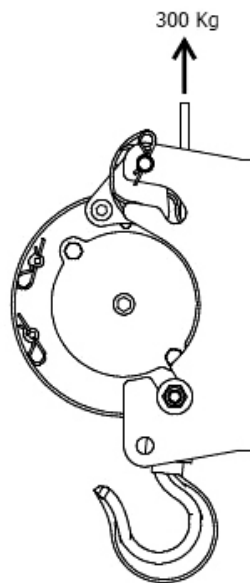

- Can be used with all screwdrivers, cordless or not.
- Easy to set up: suspension hook.
- Small size.
- Light.
- Works in all positions.
- Cable length: unlimited in traction. Limited to 50 m in lifting (beyond 12 m, loss of 10% of lifting force per 10 m section).
- Automatic load maintenance system (patented self-braking brake reducer).
- Supplied as standard with 12 m of cable (aviation type \varnothing 4.76 mm galvanized steel cable).
- Pulley block to double the load as option: > lifting capacity for loads: 600 kg on two falls. > haulage capacity for loads on wheels: from 900 to 3000 kg on two falls depending on the slope.
- New: Optional wall support.

Technical characteristics of PULLEY-MAN Portable mini-winch 300 kg

Lifting capacity kg	300
Wire rope \varnothing mm	4,76
Haulage cap. (load on wheels, slope 6°) kg	1500
Haulage cap. (load on wheels, slope 12°) kg	975
Haulage cap. (load on wheels, slope 16°) kg	825
Haulage cap. (load on wheels, slope 27°) kg	585
Haulage cap. (load on wheels, slope 30°) kg	450
Weight (with 12 m of wire rope and hook) kg	7,5

Dimensions

A mm	231,9
B mm	129
C mm	144,9
D mm	87
E mm	127,2
F mm	64,5
G mm	46,2
H mm	16,5
I mm	197
J mm	149,5
K mm	130
L mm	149
M mm	44

Technical characteristics of the other models of the range

References	PULLEYMAN-UNIT	PULLEY MAN	PULLEY MAN	PULLEY MAN
Max. wire rope cap. m				
Lifting capacity kg	300	300	300	300
Wire rope Ø mm	4,76	4,76	4,76	4,76
Haulage cap. (load on wheels, slope 6°) kg	1500	1500	1500	1500
Haulage cap. (load on wheels, slope 12°) kg	975	975	975	975
Haulage cap. (load on wheels, slope 16°) kg	825	825	825	825
Haulage cap. (load on wheels, slope 27°) kg	585	585	585	585
Haulage cap. (load on wheels, slope 30°) kg	450	450	450	450
Weight (with 12 m of wire rope and hook) kg	7,5	7,5	7,5	7,5